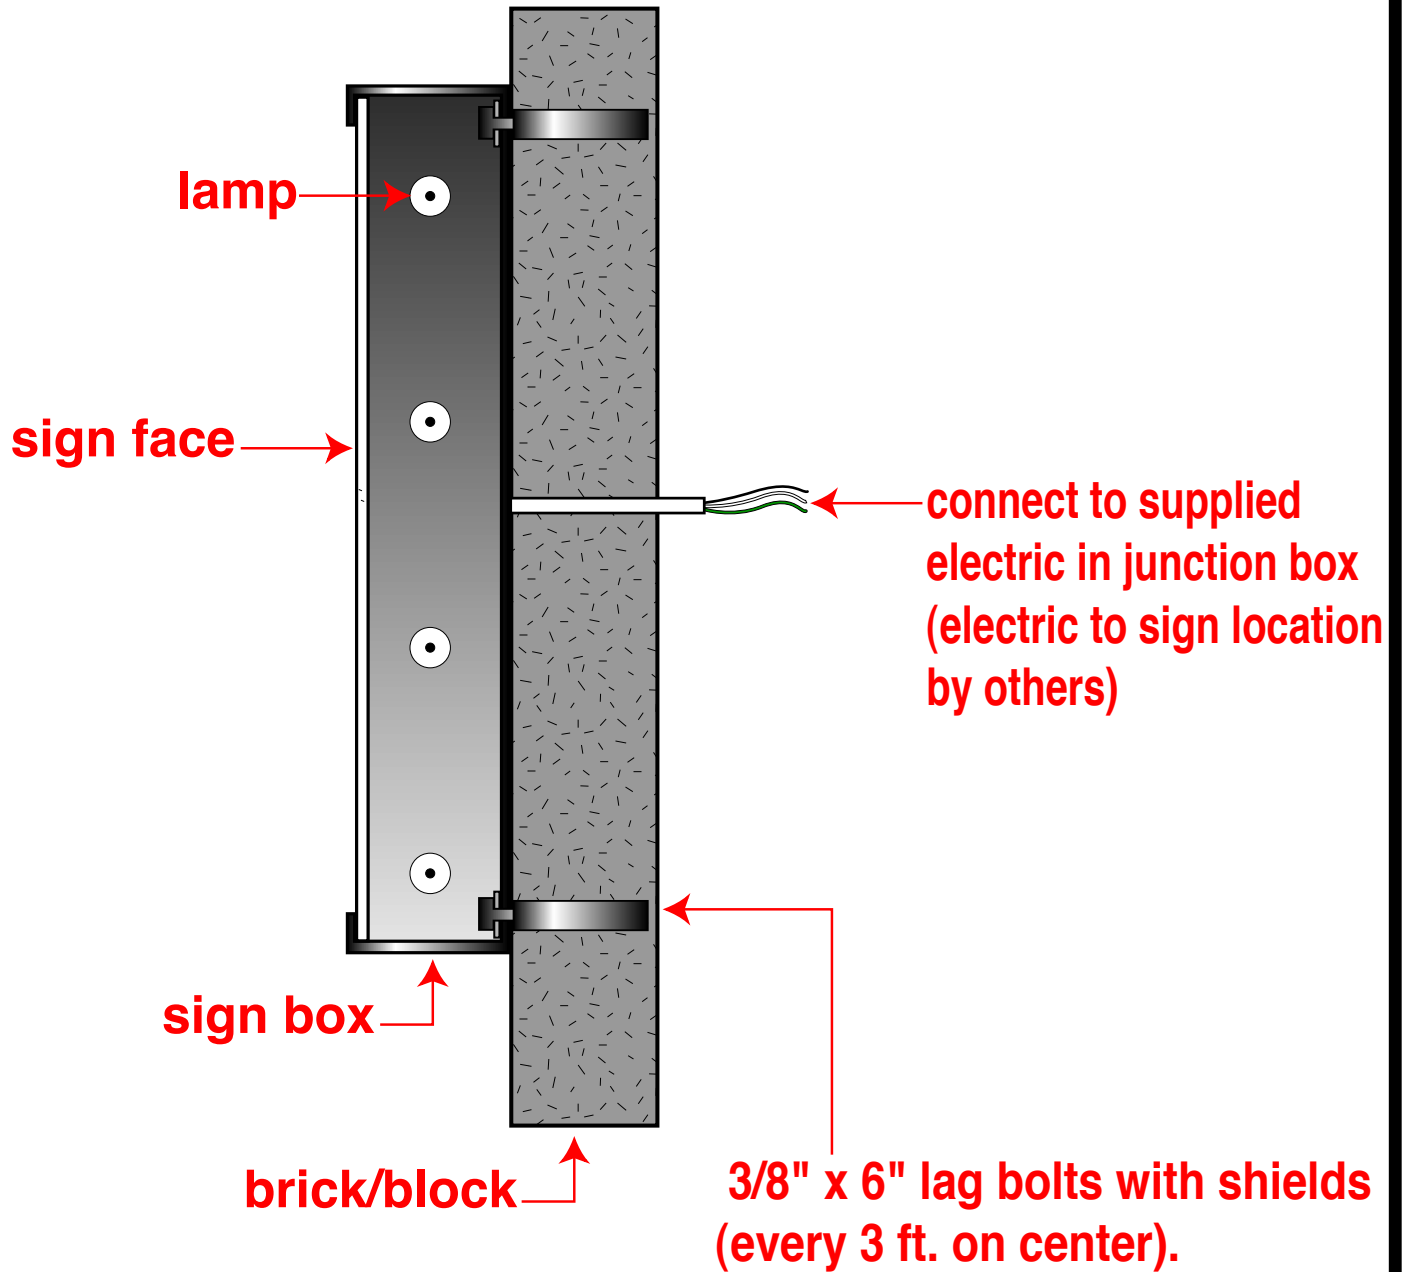

Outdoor Sign Cabinet - Install - Lag Bolt

*all components UL listed and to comply with NEC 600

"America's #1 Sign House, Wire to Wire"